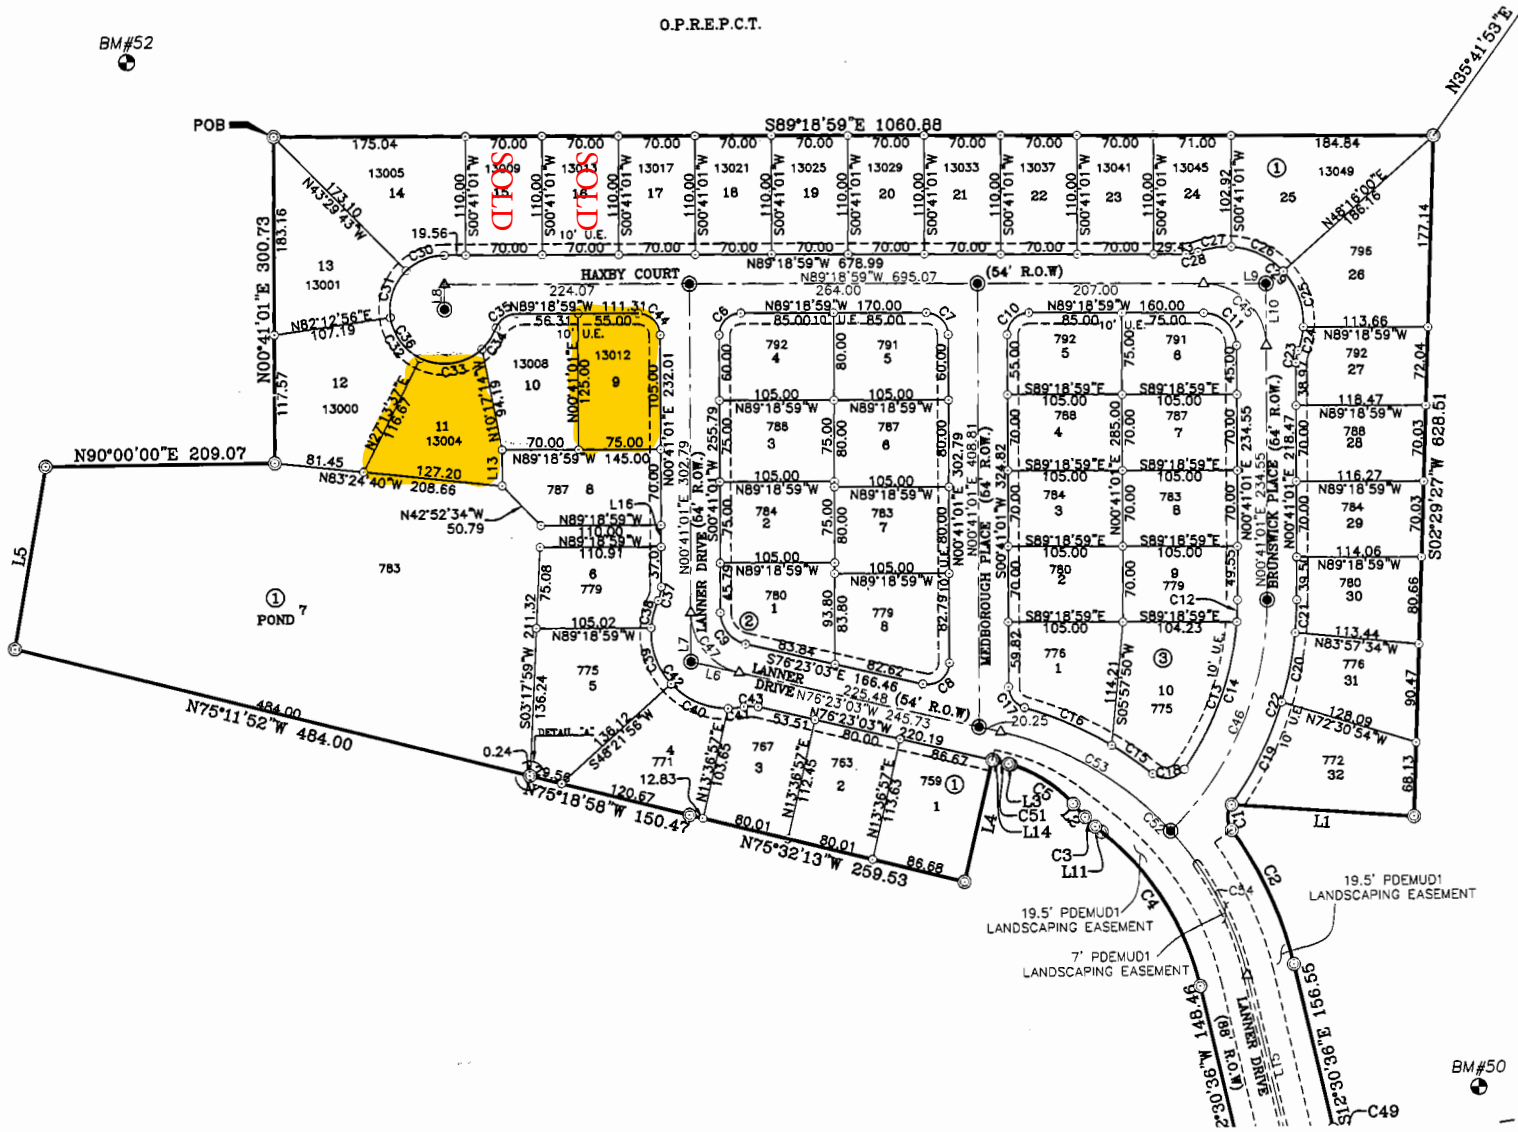

BM#52

O.P.R.E.P.C.T.

BM#50

Painted Sky

	Price	Lot sf	Hm sf	Lot	Block	Front	Back	Left	Right
13004 Haxbby Court	95,000	13054		13	1	60	127	116	116
13012 Haxby Court	76,300	9,289		9	1	75	75	125	125